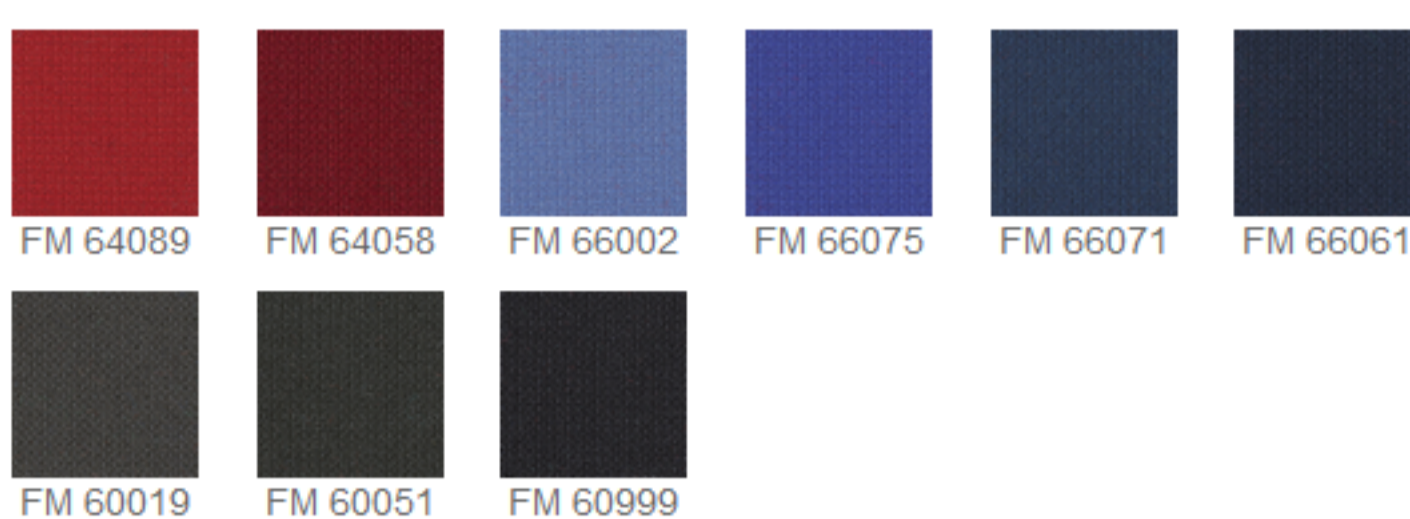

Xtreme

PG 2

Fame

PG 3

Remix 2

Nexus

Gaja Classic

24/7+

PG 4

Steelcut Trio 2

Comfort+

PG 6

Antigo

Elmosoft Piqué